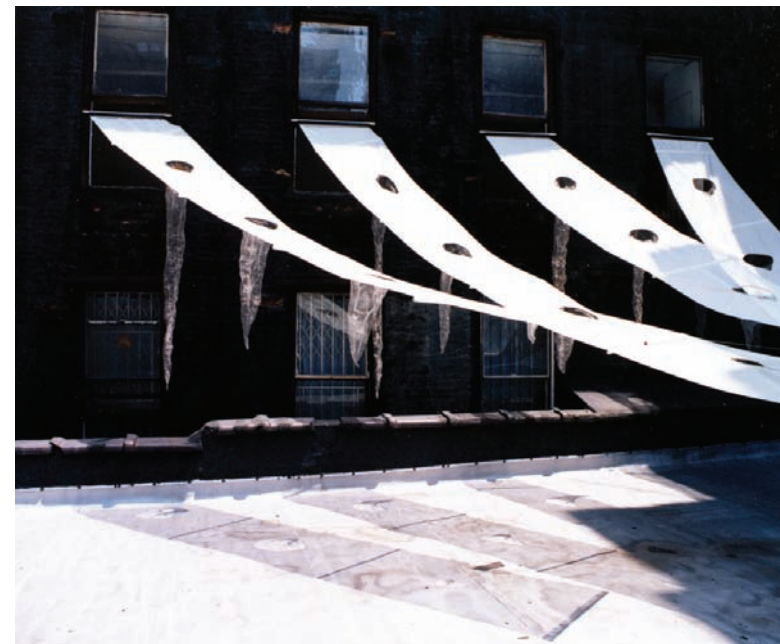

**Red Spikes on 29th Street, 2000, Window Treatment with Twenty-One Tails, 2000**  
Florence Lynch Gallery, New York City, New York, Sculpture affixed to windowframes of W. 29th St. Building

**Materials:** Knitted stainless steel, vinyl-coated polyester, and PVC armature supports.

**Size:** Variable dimensions.

photos courtesy of Janet Echelman, Inc.